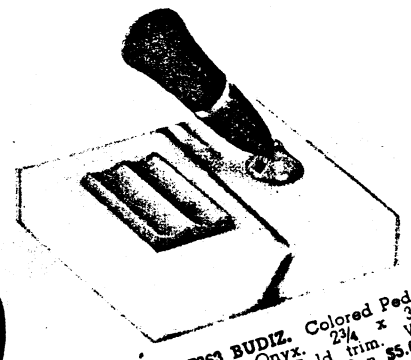

F403 ABIEM. Black Glass. 3 1/4 inches dia. Gold trim. With No. 3 Pen $5.00.

F263 BUDIZ. Colored Pedrara Onyx. 2 3/4 x 3 1/4 inches. Gold trim. With No. 3 Brown Pen $5.00.